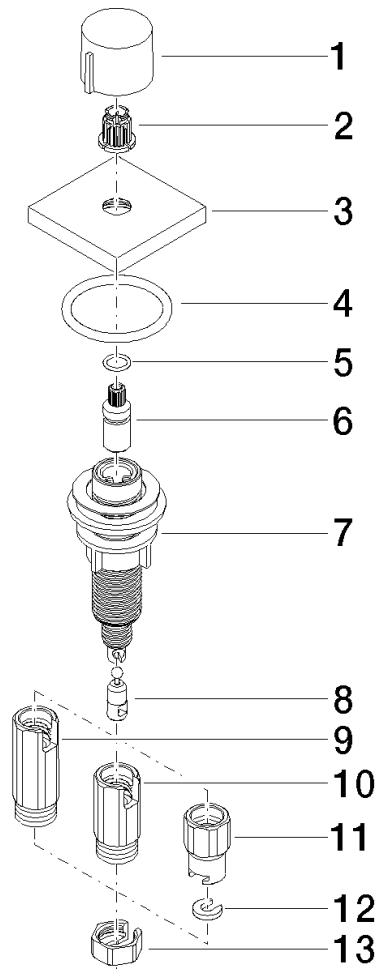

Strainer waste with control handle - Brushed Dark Platinum

LOT

10 711 970

- control for single basin
- including adapter for Bowden cable

Fits LOT

	Brushed Dark Platinum	10 711 970-99
	Chrome	10 711 970-00
	Brushed Platinum	10 711 970-06
	Platinum	10 711 970-08
	Durabass (23kt Gold)	10 711 970-09
	Dark Chrome	10 711 970-19
	Brushed Durabass (23kt Gold)	10 711 970-28
	Matte Black	10 711 970-33
	Brushed Champagne (22kt Gold)	10 711 970-46
	Champagne (22kt Gold)	10 711 970-47
	Brushed Chrome	10 711 970-93

10 711 970

mm [inches]

10 711 970

Parts for other finishes can be found here: [Chrome](#)

Spare parts list

No.	Item Number	Name	Quantity used	Delivery time
1	09 20 97 030-99	handle	1	30
2	90 12 12 002 00 90	fixing cap	1	2
3	09 27 87 007-99	rosette	1	30
4	90 14 10 043 00 90	seal	1	2
5	09 14 10 042 90	seal	1	2
6	09 29 06 087-99	spindle	1	-
Spare part can no longer be ordered, please order the replacement item				
7	04 30 01 029 00 90	adaptor	1	2
8	09 24 03 175 90	adaptor	1	2
9	09 11 10 073-07	connection	1	30
10	09 11 10 074-07	connection	1	30
11	09 11 10 079-07	connection	1	30
12	09 30 11 087 90	disc	1	2
13	09 23 30 024-07	nut	1	30